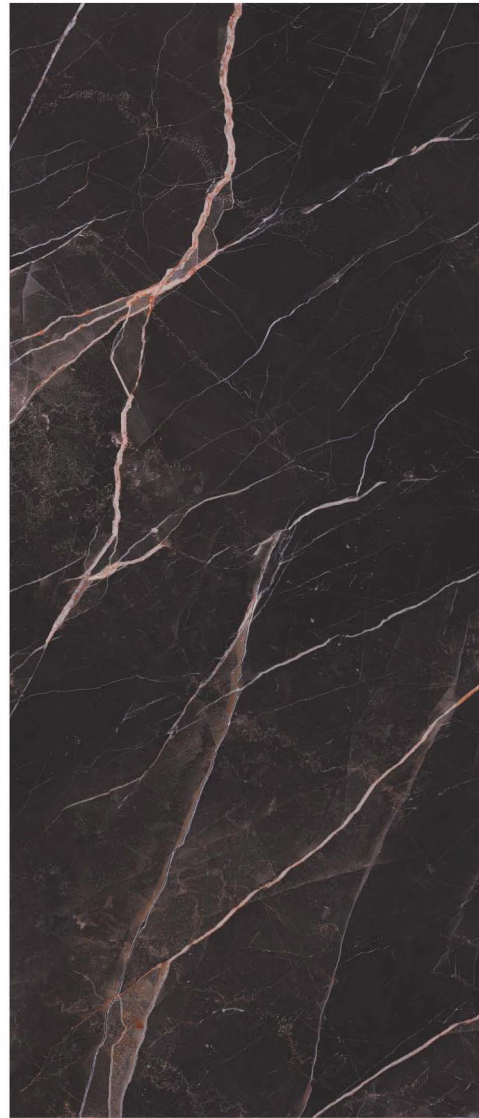

Pulido/Legacy

± 9mm/6mm

TOTAL RANDOMS : 03 FACES

MADE
WITH
ITALY

MARBLE - GRAPHITE

EXIMIO
COLLECTION

V3

ATLAS NEO