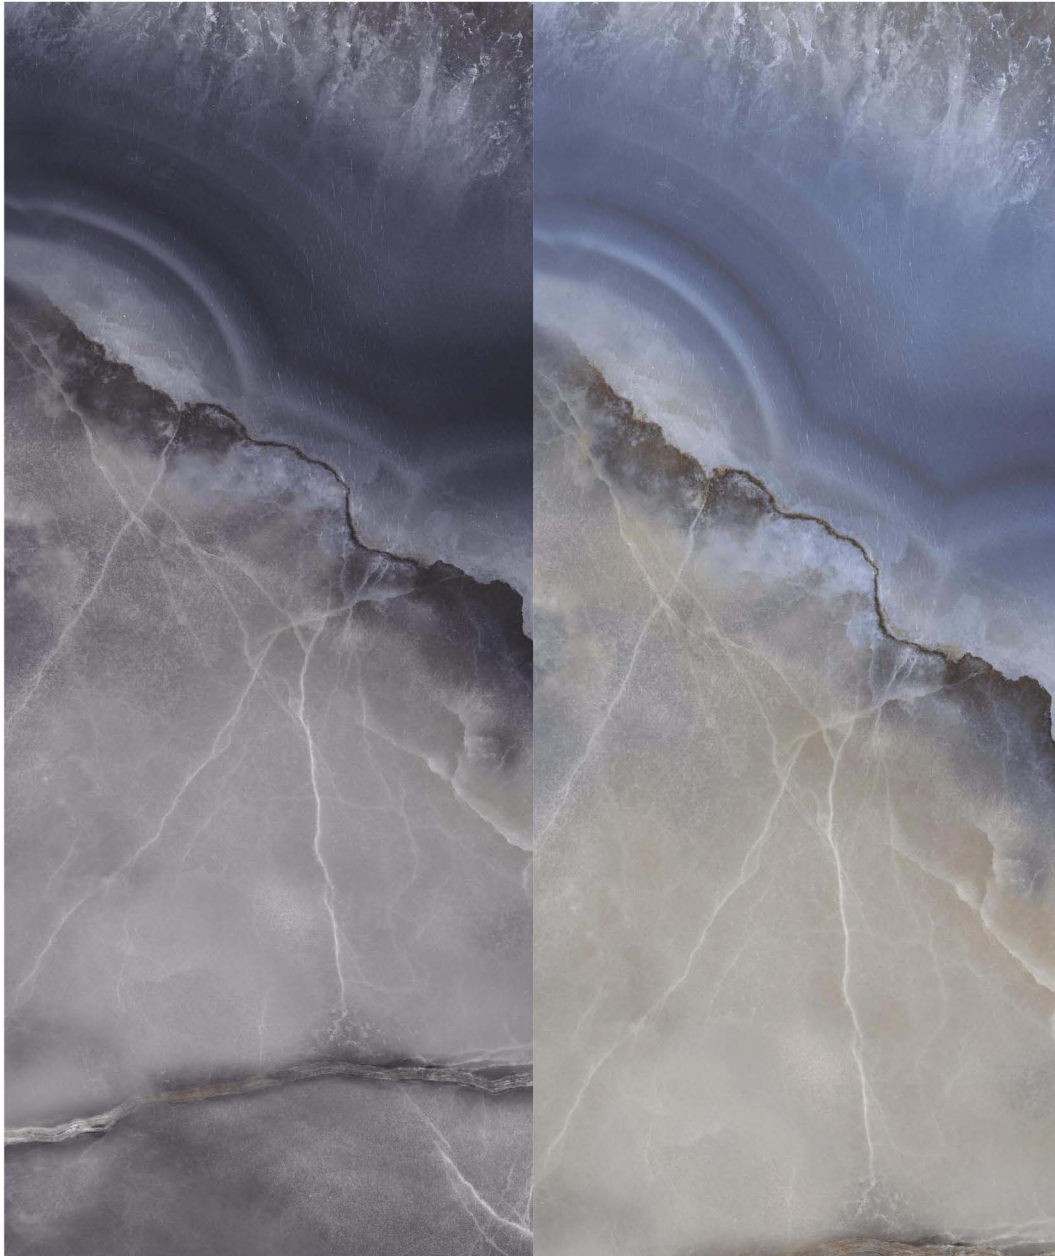

BOTANIC

MARBLE - NATURALE

BLACK

BLUE