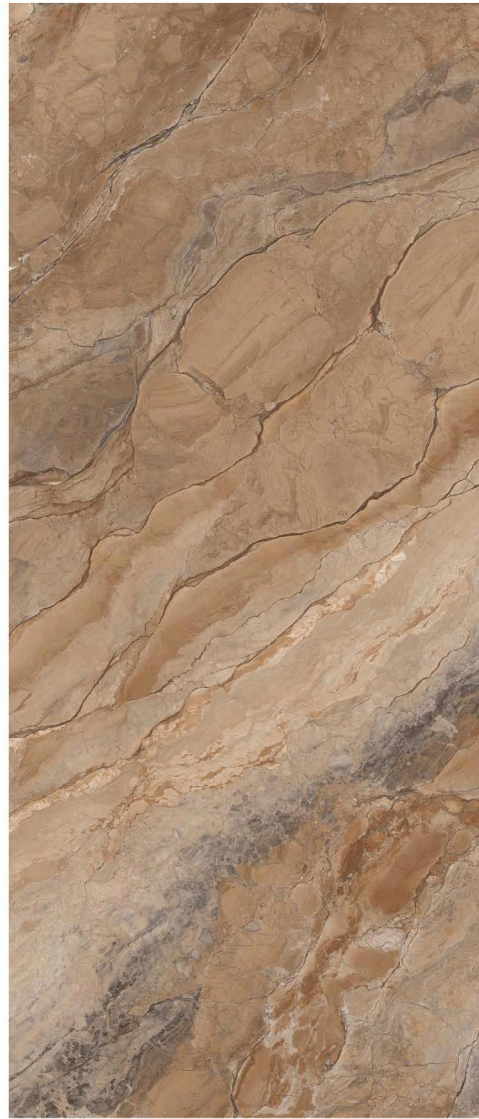

MARBLE - NATURALE

MADE WITH ITALY

EXIMIO
COLLECTION

V3

ILLUSION BRONZE CONTINUE

120x280cm
47 1/4"x94 1/2"

120x240cm
47 1/4"x94 1/2"

Pulido/Legacy

± 9mm/6mm

TOTAL RANDOMS : 03 FACES