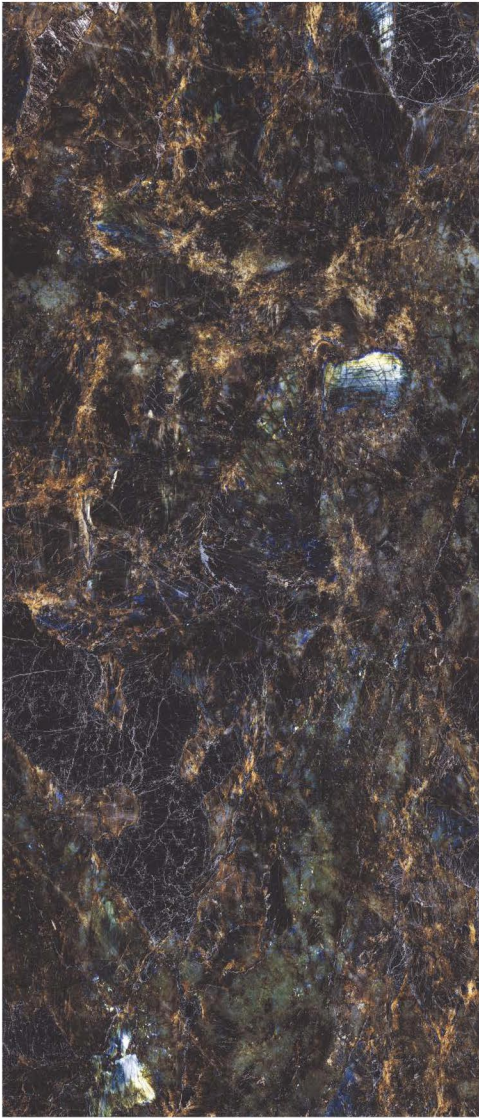

Pulido/Legacy

± 9mm/6mm

TOTAL RANDOMS : 03 FACES

MADE
WITH
ITALY

MARBLE - GRAPHITE

EXIMIO
COLLECTION

V3

LABRADORITE