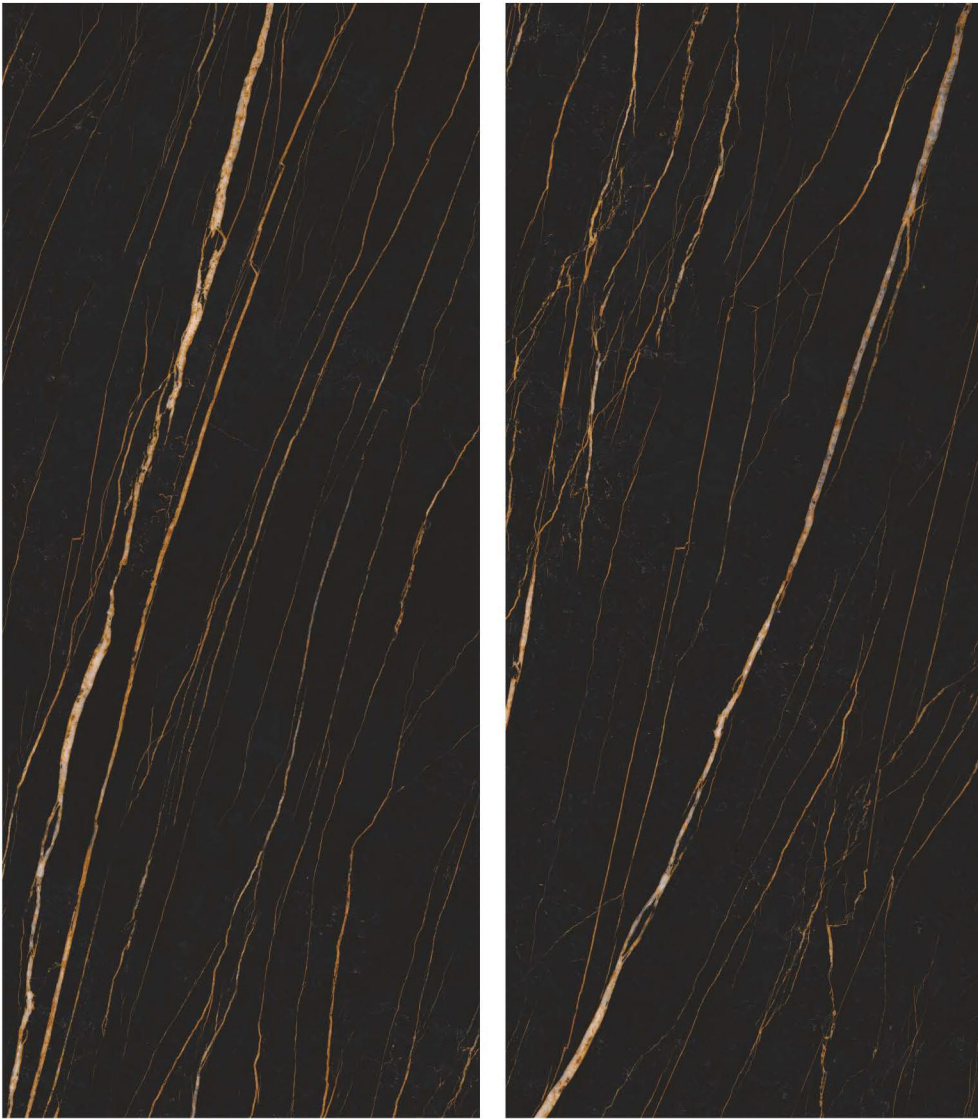

120x280cm
47 1/4"x94 1/2"

120x240cm
47 1/4"x94 1/2"

Pulido/Legacy

± 9mm/6mm

TOTAL RANDOMS : 02 FACES

MADE
WITH
ITALY

MARBLE - GRAPHITE

EXIMIO
COLLECTION