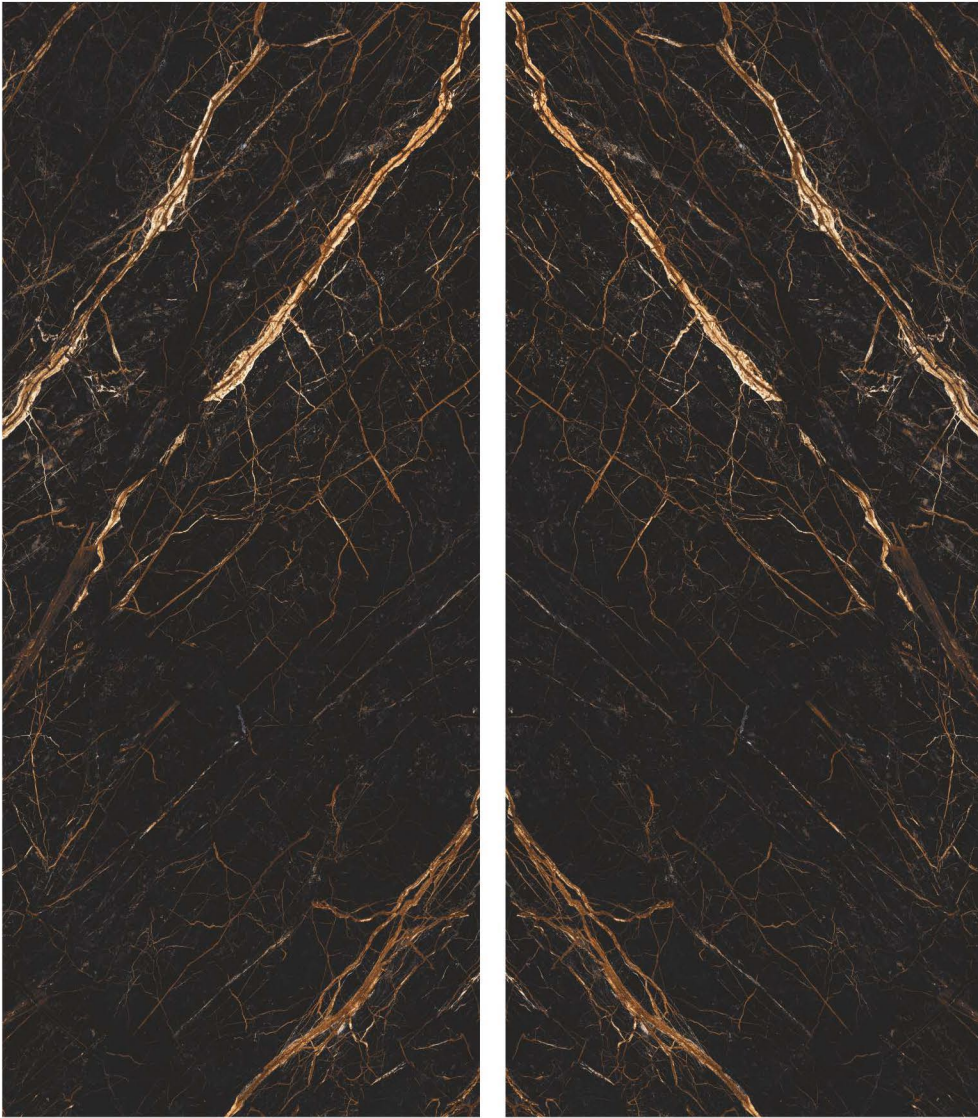

120x280cm
47 1/4"x94 1/2"

120x240cm
47 1/4"x94 1/2"

Pulido/Legacy

± 9mm/6mm

TOTAL RANDOMS : 02 FACES

MADE
WITH
ITALY

MARBLE - GRAPHITE

EXIMIO
COLLECTION